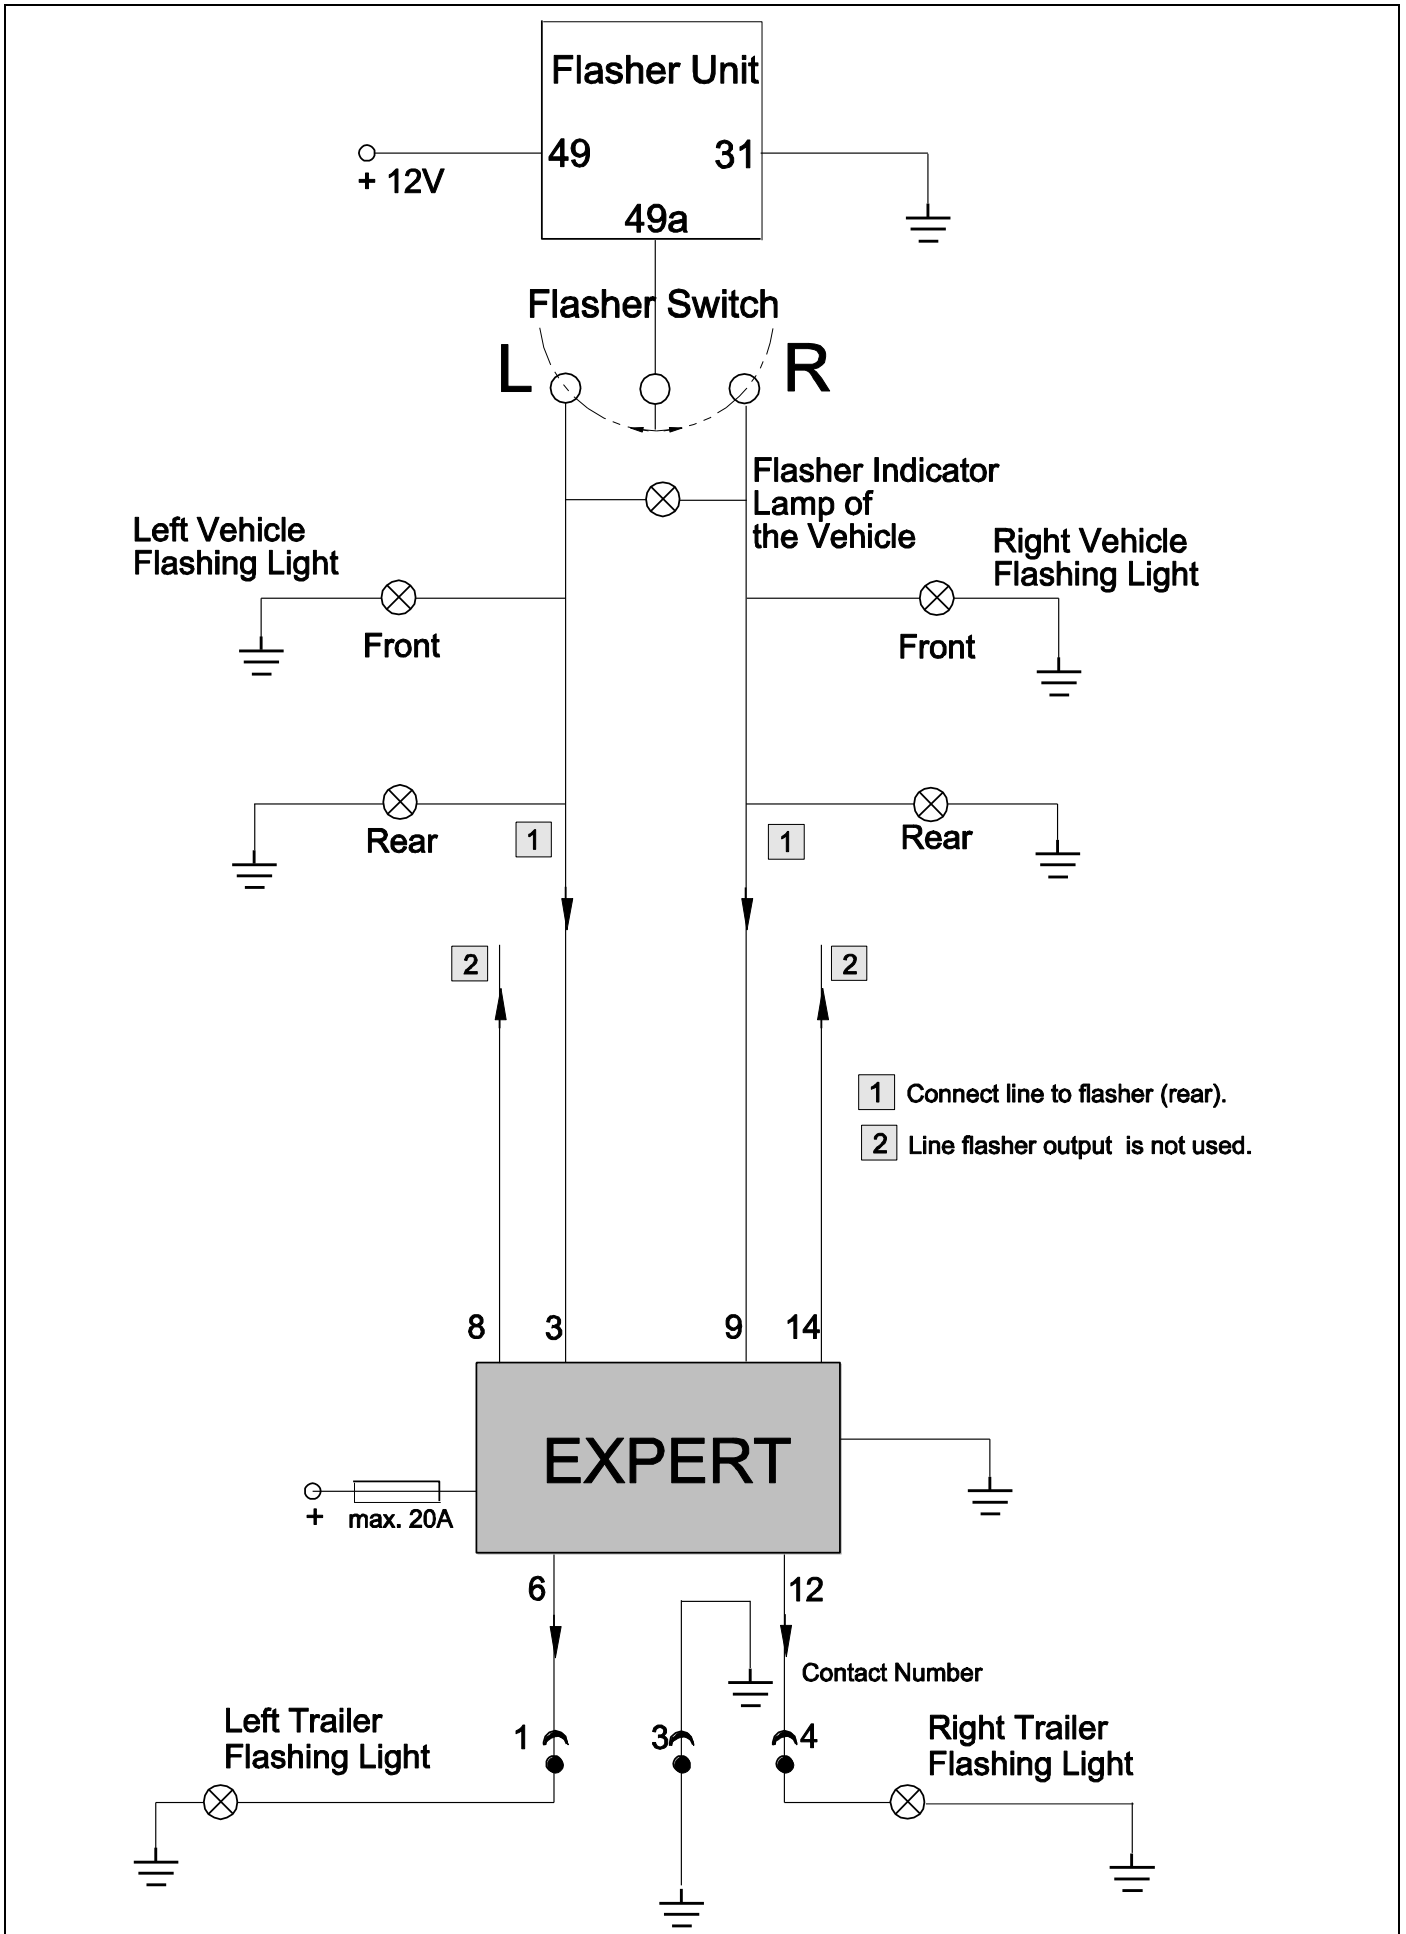

~~D A GB~~

BUL CH CZ DK E EST F FIN
 H HR I LT LV N NL GR
 RO RU S SK SLO TR P PL

D A GB

Use Extension kit to SMP-2PE, SMP- 4PE

 **ON**

 **OFF**

 **OFF**

EXPERT SCHEMATIC WITHOUT TRAILER FLASHER CONTROL