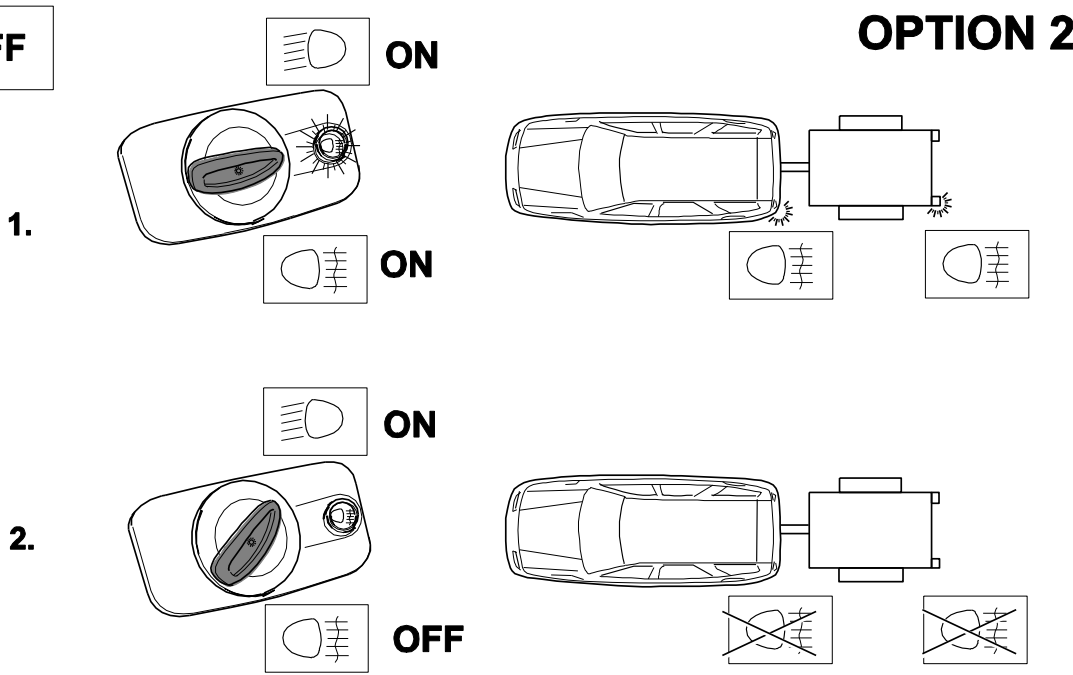

~~D A GB~~

BUL CH CZ DK E EST F FIN
 H HR I LT LV N NL GR
 RO RU S SK SLO TR P PL

D A GB

Use Extension kit to SMP-2PE, SMP- 4PE

 **ON**

 **OFF**

 **OFF**

EXPERT SCHEMATIC WITHOUT TRAILER FLASHER CONTROL