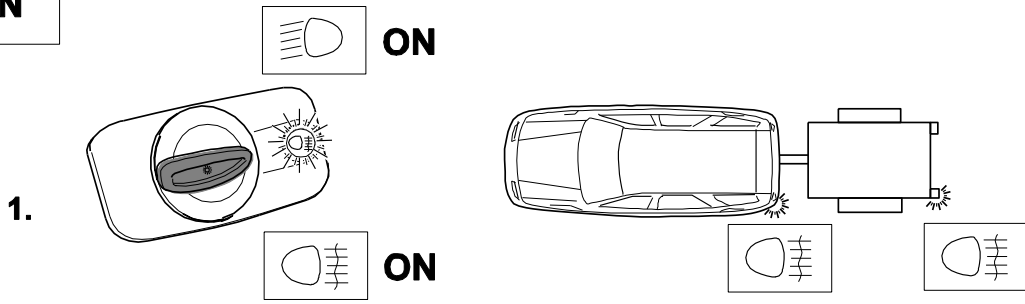

~~D A GB~~

BUL CH CZ DK E EST F FIN
 H HR I LT LV N NL GR
 RO RU S SK SLO TR P PL

D A GB

Use Extension kit to SMP-2PE, SMP- 4PE

 **ON**

 **OFF**

 **OFF**

EXPERT SCHEMATIC WITHOUT TRAILER FLASHER CONTROL