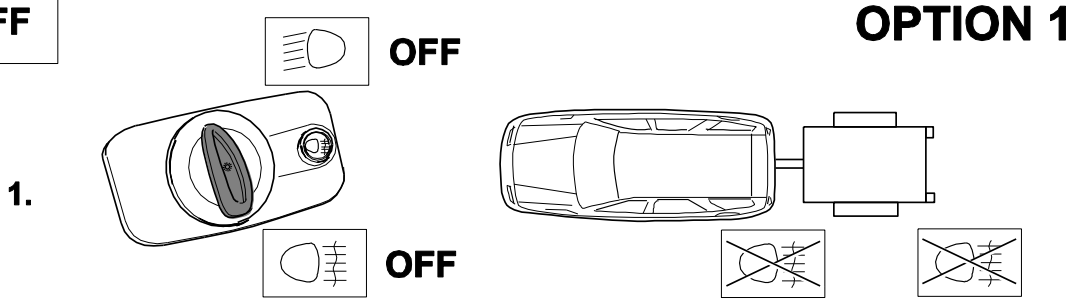

~~D A GB~~

BUL CH CZ DK E EST F FIN
 H HR I LT LV N NL GR
 RO RU S SK SLO TR P PL

D A GB

Use Extension kit to SMP-2PE, SMP- 4PE

 **ON**

 **OFF**

 **OFF**

EXPERT SCHEMATIC WITHOUT TRAILER FLASHER CONTROL