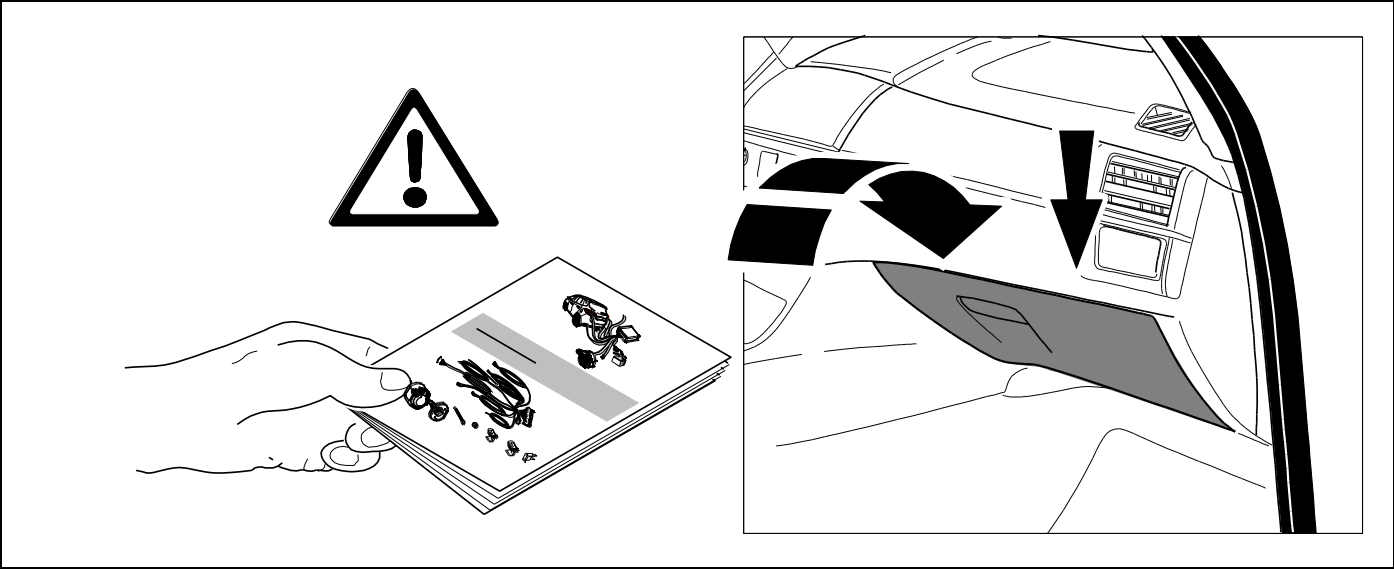

~~D A GB~~

BUL CH CZ DK E EST F FIN
 H HR I LT LV N NL GR
 RO RU S SK SLO TR P PL

D A GB

Use Extension kit to SMP-2PE, SMP- 4PE

 **ON**

 **OFF**

 **OFF**

EXPERT SCHEMATIC WITHOUT TRAILER FLASHER CONTROL