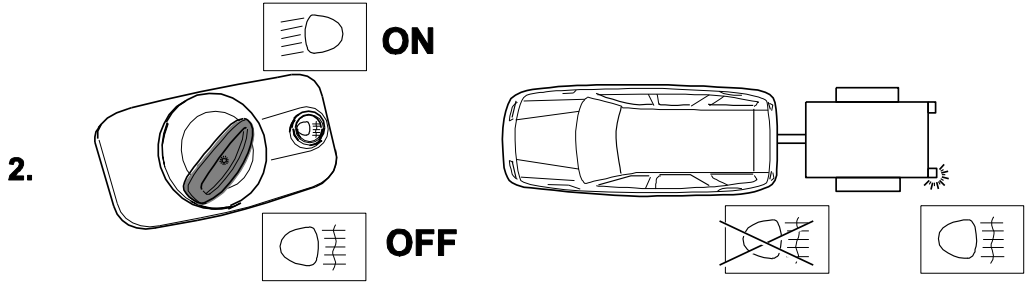

~~D A GB~~

BUL CH CZ DK E EST F FIN
 H HR I LT LV N NL GR
 RO RU S SK SLO TR P PL

D A GB

Use Extension kit to SMP-2PE, SMP- 4PE

 **ON**

 **OFF**

 **OFF**

EXPERT SCHEMATIC WITHOUT TRAILER FLASHER CONTROL